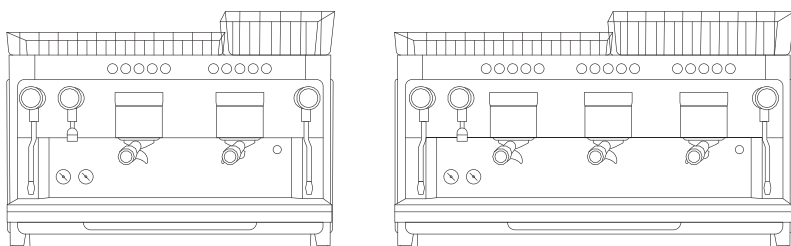

New ergonomic steam wands

Ergonomic filter-holder Tandem design

Automatic boiler refill

Boiler drain tap located in the center of the drip tray

Quick and easy access to the machine for maintenance

Programmable AUTO ON/OFF and day OFF
(only IBERITAL Connect version)

PID Electronic Temperature Control
(only IBERITAL Connect version)

Pre-infusion profile for each dosage selection. Possibility of selection of the ON/OFF time of pre-infusion (only IB Connect version)

LCD display extraction timer (optional)

IBERITAL Connect (optional)

Available finishes

Select any of our three available finishes. Choose a red metallic basket to give your Tandem an edge. between Wood & Steel, Black, or White with a

Ask for more information.

Technical specifications	2 Groups	3 Groups
Boiler capacity	14 L	18 L
Heating element power	3800 W	5000 W
Weight	76 Kg	89 Kg
Dimensions L x W x H	785 x 595 x 575 mm	959 x 595 x 575 mm
Front distance between legs Side distance between legs: 349 mm	718 mm	892 mm